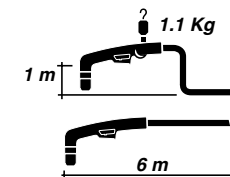

A 141 - P 141

PLASMA RANGE

TECHNICAL DATA

Voltage class	M
Standard length m	6
Air consumption	210 l/min
Air pressure	5 bar
Duty cycle 60%	140 A
Duty cycle 100%	100 A

A 141 m

FITTING	PA1502	6
1/4 G	PA1500	6
FITTING	PA1501	12
M14x7	PA1504	6
	PA1505	12

Central adaptors

P 141 m

FITTING	PA0103	6
	PA0104	12
FITTING	PA0145	6
M14x7	PA0146	12

Central adaptors

DECLARATION OF CONFORMITY

The undersigned company Trafimet - Via del Lavoro, 8 - 36023 Castegnero (VI) - Italy - declares that the product identified and described on this page complies with standard EN 60974-7 in accordance with the requirements contemplated by directive EEC 73/23 low voltage.

EN 60974-7

trafimet[®]

your welding partner

COMPLETE CABLE

- PH0148 M14x1 6m
- PH0150 M14x1 12m
- PH0149 1/4 G 6m
- PH0151 1/4 G 12m